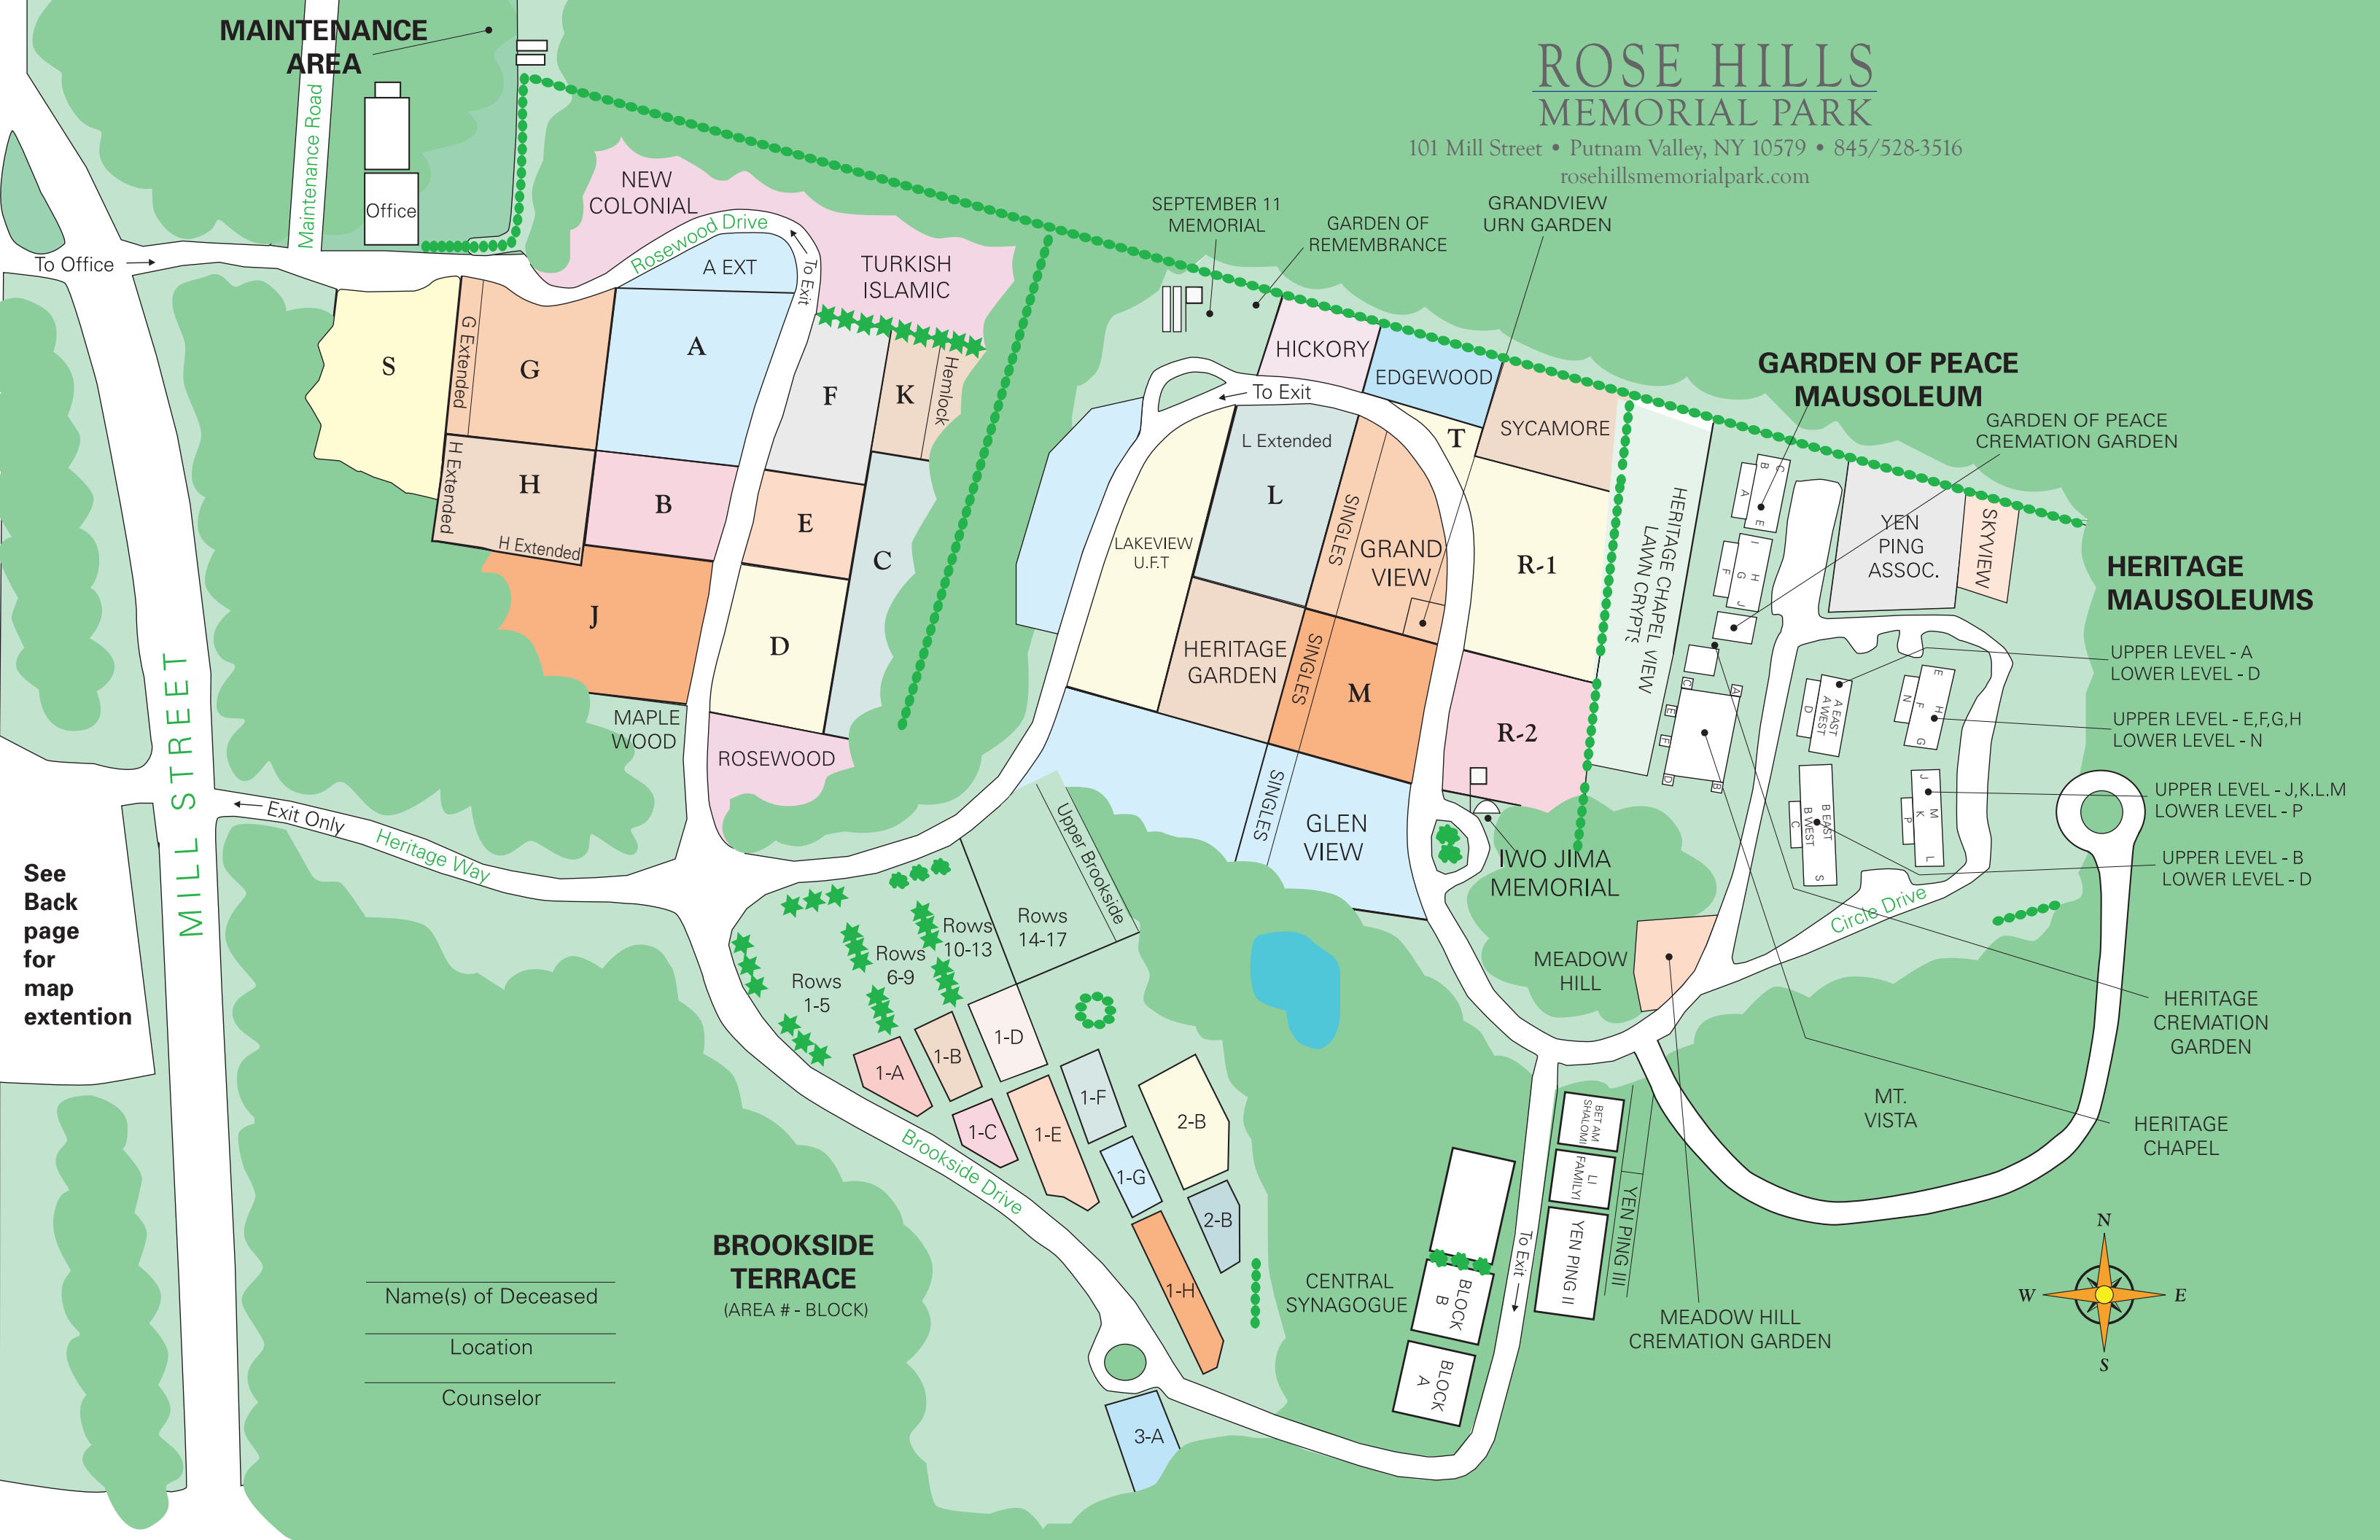

# ROSE HILLS MEMORIAL PARK

101 Mill Street • Putnam Valley, NY 10579 • 845/528-3516

rosehillsmemorialpark.com

Name(s) of Deceased
Location
Counselor

**BROOKSIDE TERRACE**  
(AREA # - BLOCK)

See Back page for map extention

## HERITAGE MAUSOLEUMS

- UPPER LEVEL - A  
LOWER LEVEL - D
- UPPER LEVEL - E, F, G, H  
LOWER LEVEL - N
- UPPER LEVEL - J, K, L, M  
LOWER LEVEL - P
- UPPER LEVEL - B  
LOWER LEVEL - D

HERITAGE CREMATION GARDEN  
HERITAGE CHAPEL