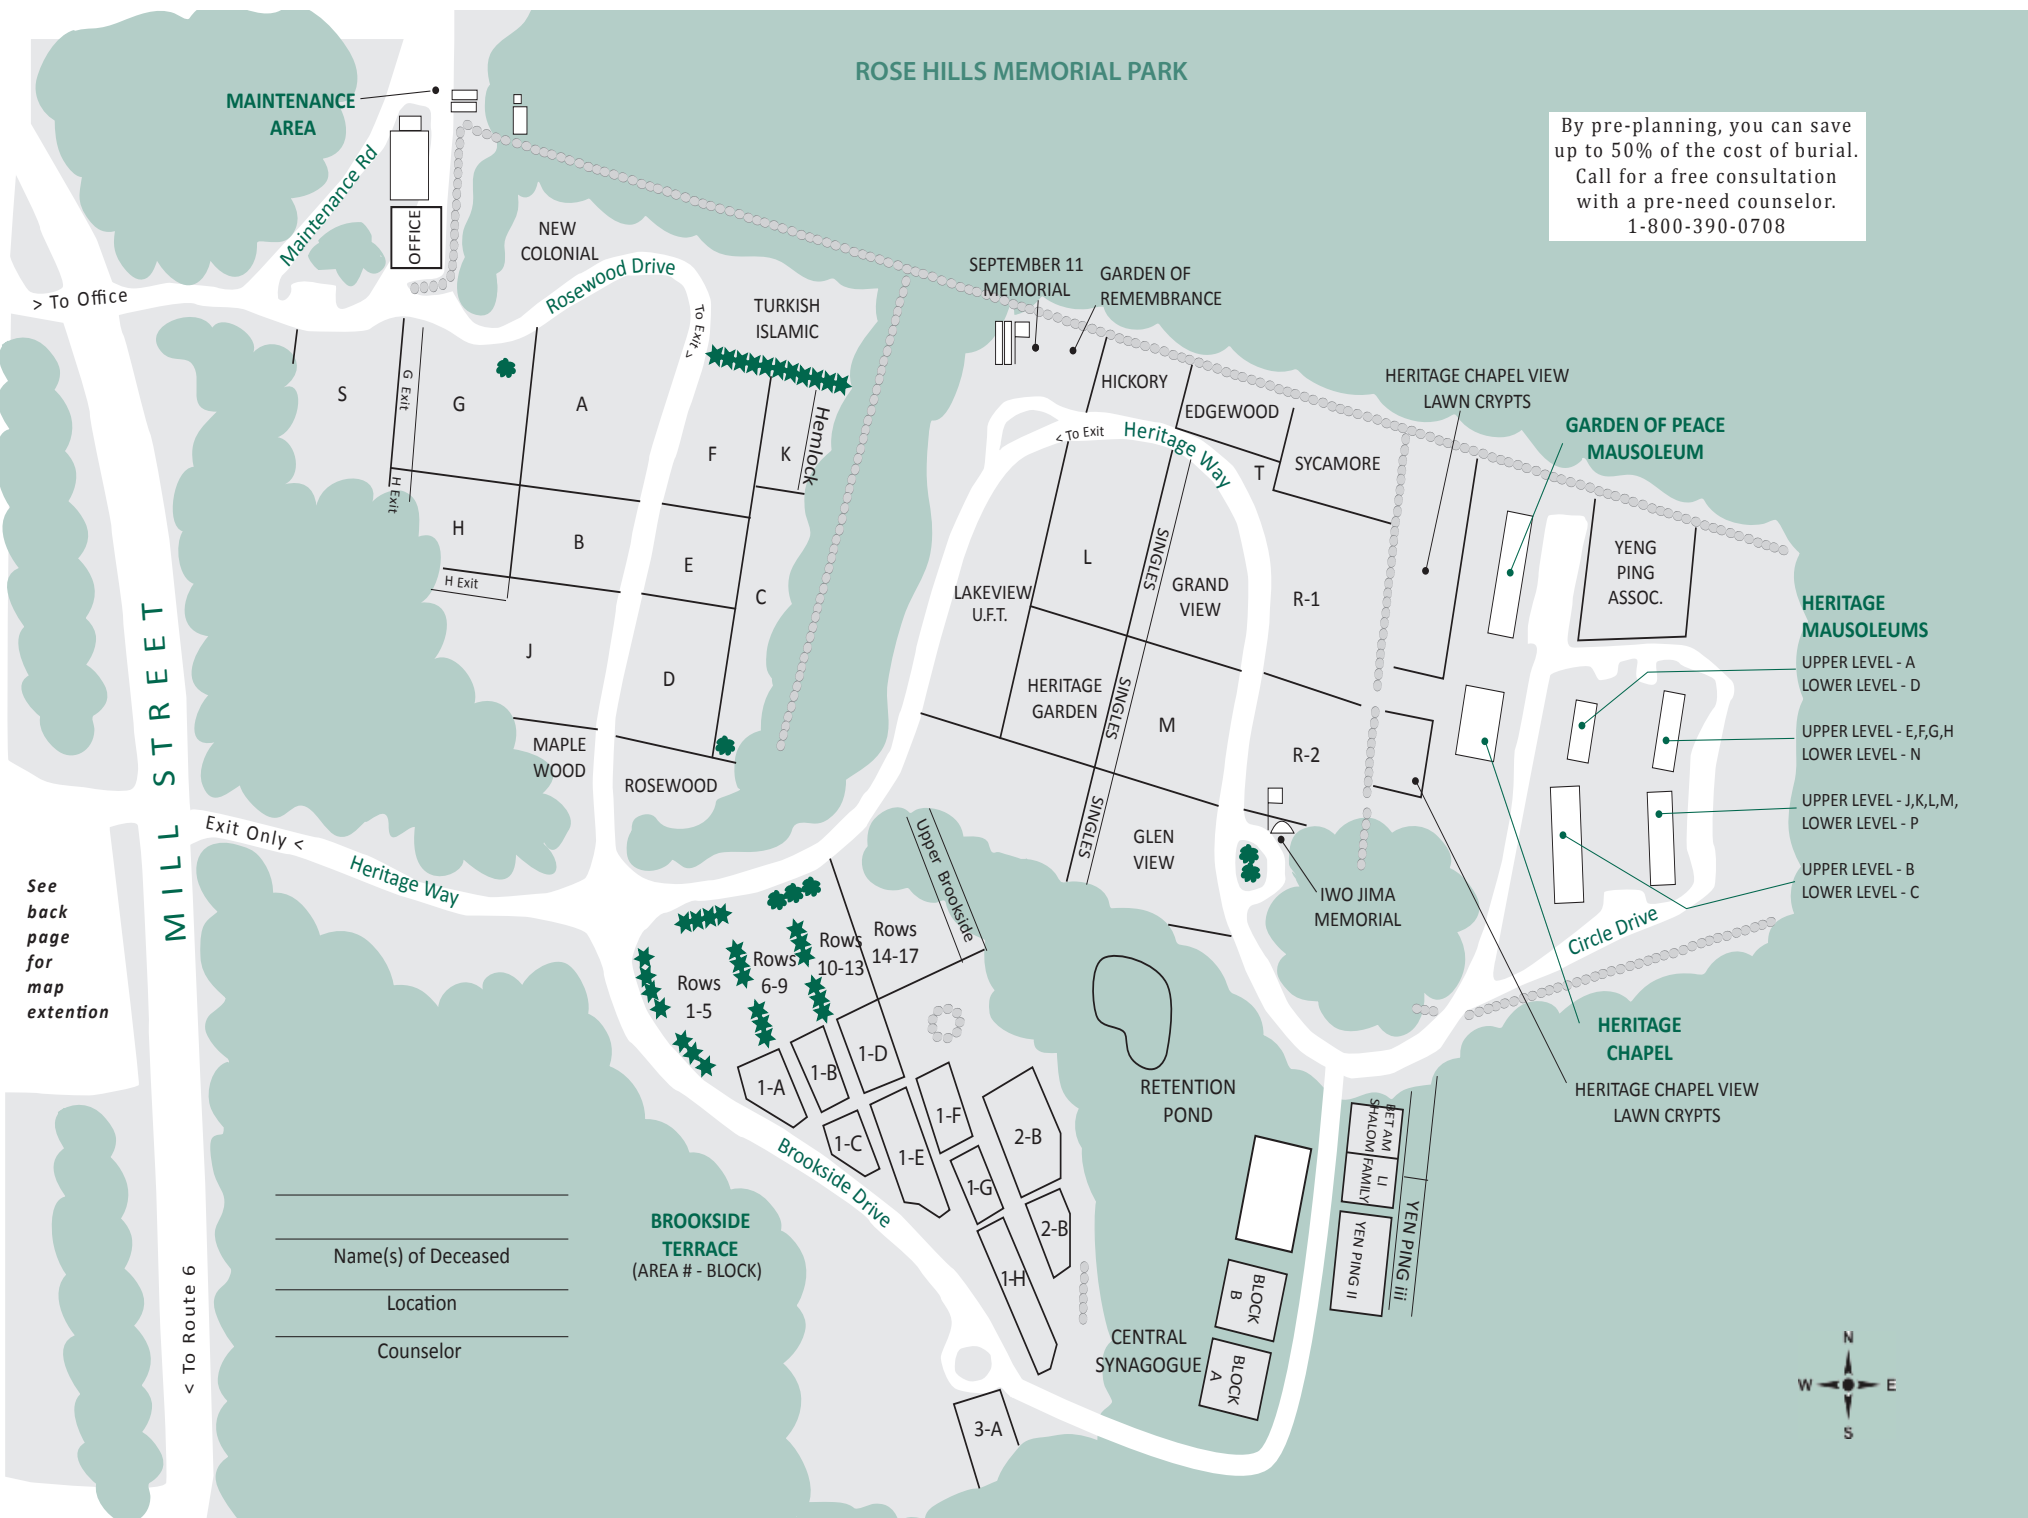

ROSE HILLS MEMORIAL PARK

By pre-planning, you can save up to 50% of the cost of burial.
 Call for a free consultation with a pre-need counselor.
 1-800-390-0708

- HERITAGE MAUSOLEUMS**
- UPPER LEVEL - A
LOWER LEVEL - D
 - UPPER LEVEL - E, F, G, H
LOWER LEVEL - N
 - UPPER LEVEL - J, K, L, M
LOWER LEVEL - P
 - UPPER LEVEL - B
LOWER LEVEL - C

Name(s) of Deceased _____

Location _____

Counselor _____

See back page for map extension

< To Route 6

> To Office